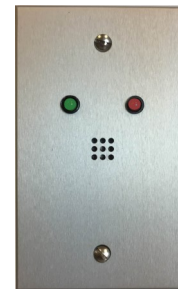

MANTRAP DISPLAY PLATE

PART # MT-DSP

1 Gang Stainless Steel Plate with three LED's

TAILGATE DISPLAY PLATE (Standard)

PART # SA-TGD

1 Gang Power Coated Aluminum Plate with 2 LED's
and Sounder

OPTIONAL MANTRAP DISPLAY

PART # MT-DSP-MMS

Mullion Mount Stainless Steel Plate with 3 LED's